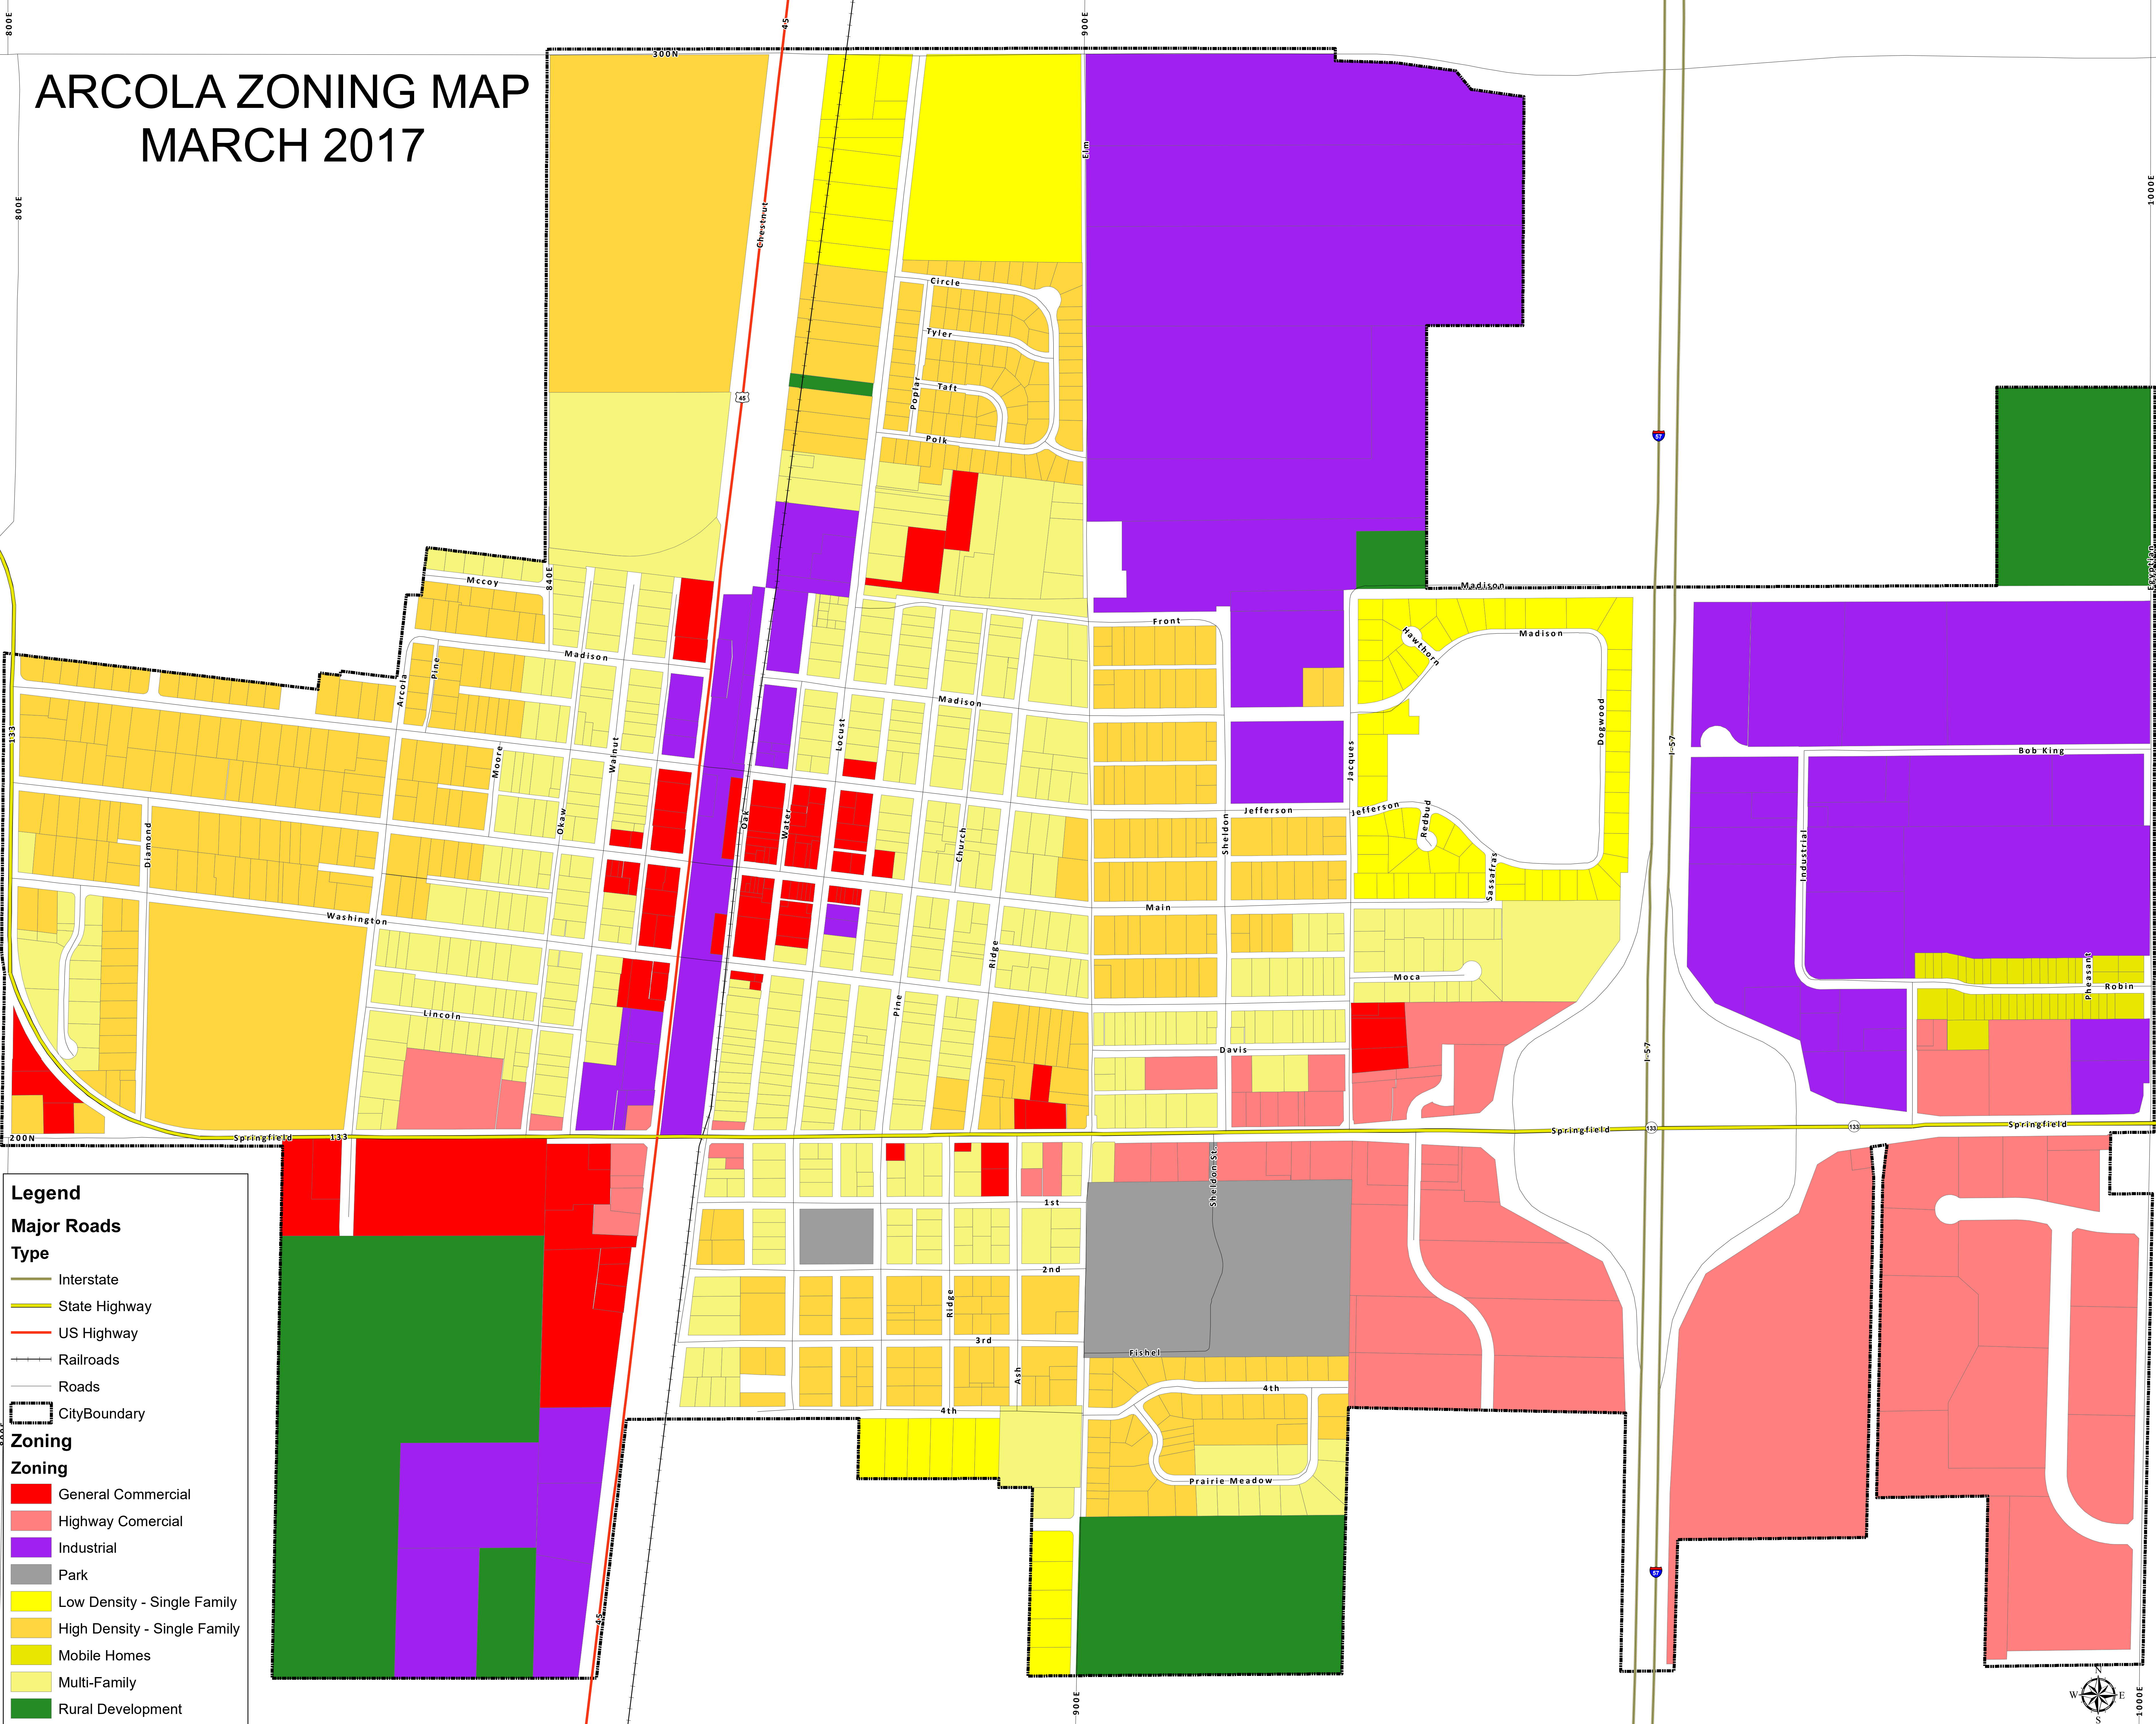

ARCOLA ZONING MAP

MARCH 2017

Legend

Major Roads

Type

- Interstate
- State Highway
- US Highway
- Railroads
- Roads
- City Boundary

Zoning

- General Commercial
- Highway Commercial
- Industrial
- Park
- Low Density - Single Family
- High Density - Single Family
- Mobile Homes
- Multi-Family
- Rural Development